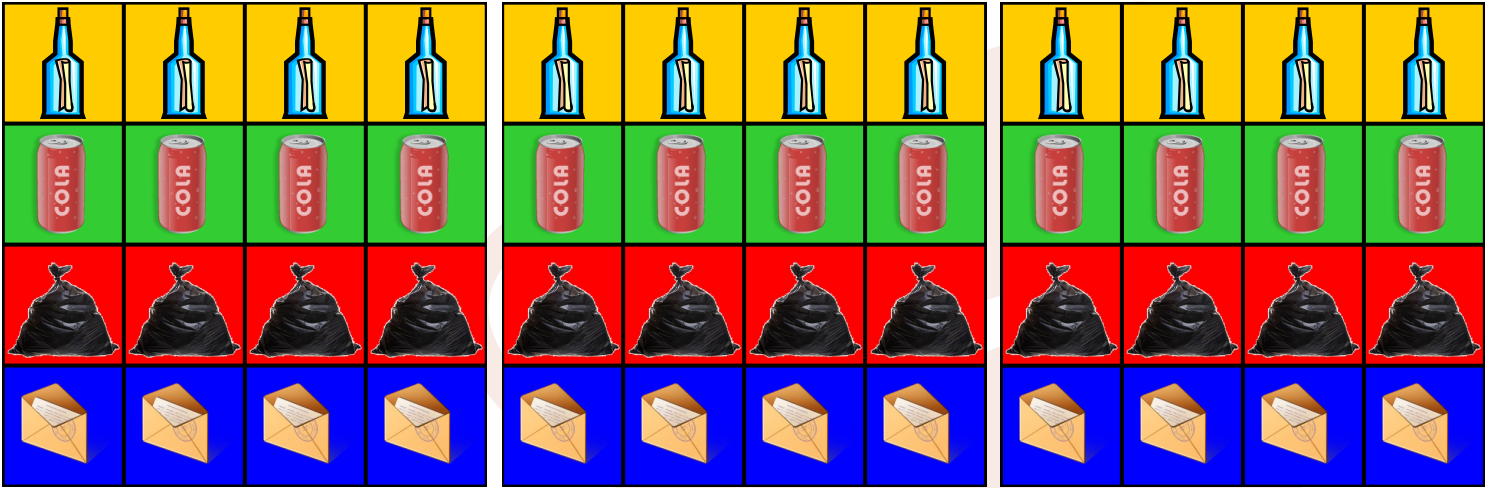

Counters (including spares) and a six-sided die

3-D Lorry as an alternative. Cut out and glue. Use to hold recycling counters