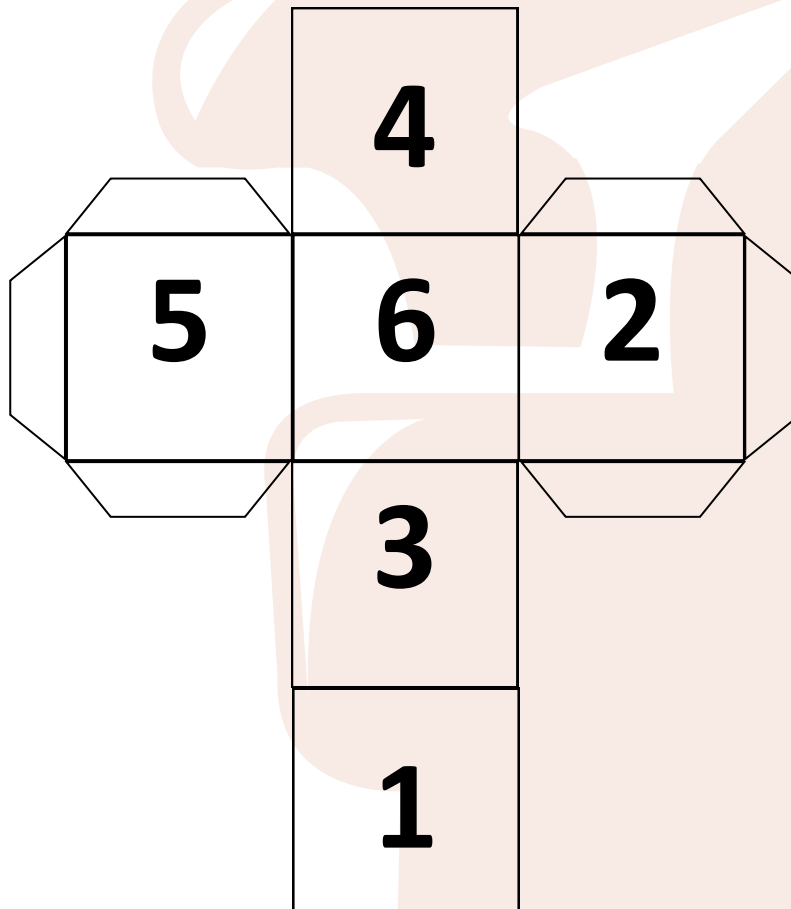

Counters (including spares) and a six-sided die

3-D Lorry as an alternative. Cut out and glue. Use to hold recycling counters